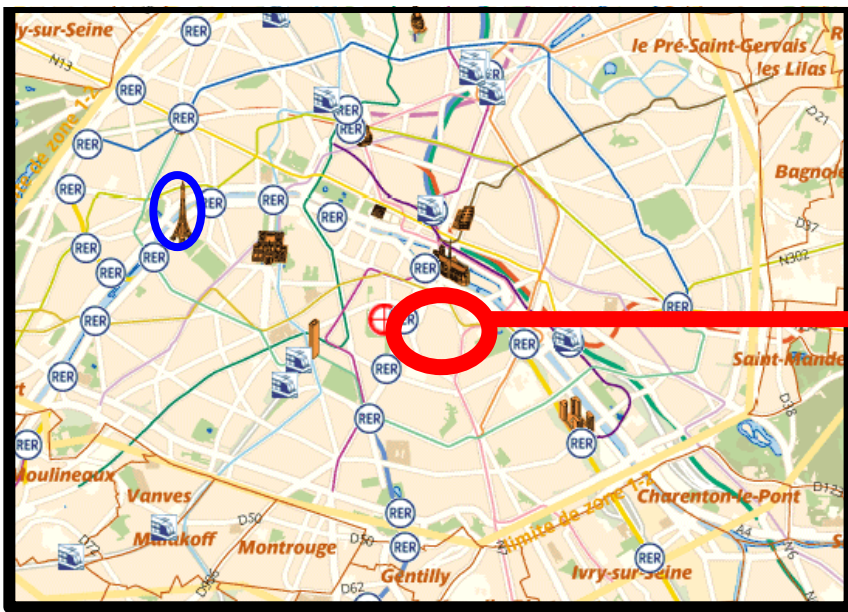

WSOM in Paris

RER B Luxembourg 
 Metro 10 Maubert mutualité 

-  1 Conference place on Monday/Thursday
-  2 Conference place on Tuesday/Wednesday
-  3 Coffee break “café écritore” on Monday
-  4 Welcome Party « salon décanal » on Monday

 Conference diner Eiffel Tower **first floor restaurant**